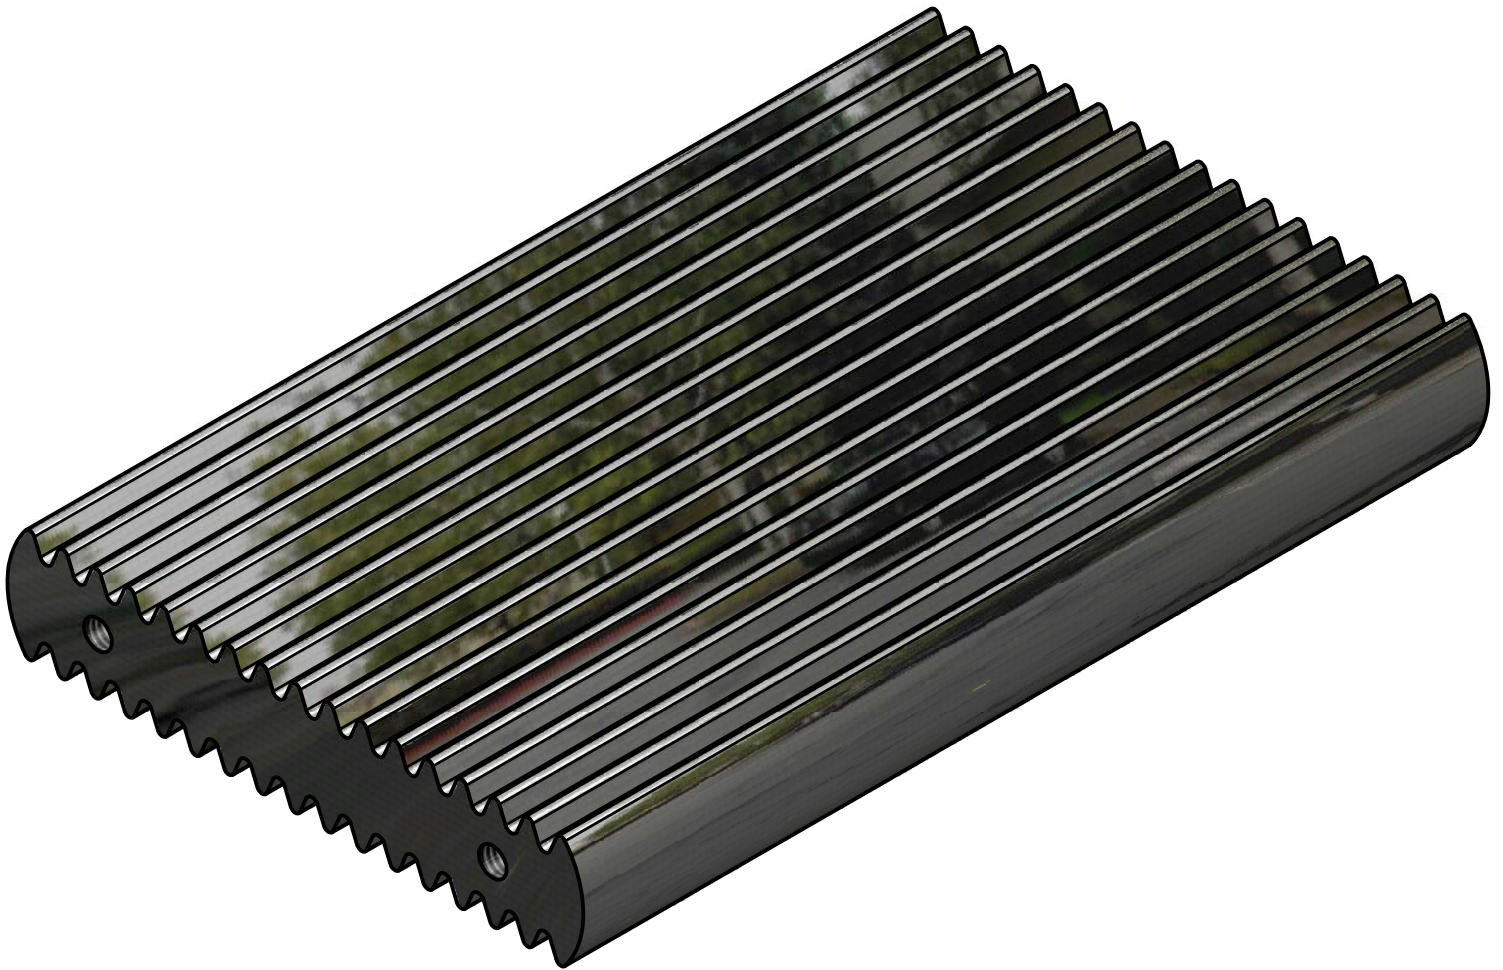

AIM
ANODE GAUFRÉ
DOUBLE FACE 1¼" X 6¼"
DOUBLE SIDE WAFFLED
ANODE 1¼" X 6¼"

2X 3/8-16 UNC - 2B
x 1.25

AIM
ANODE GAUFRÉ
DOUBLE FACE 1¼" X 6¼"
DOUBLE SIDE WAFFLED
ANODE 1¼" X 6¼"

THIS DRAWING AND TECHNICAL INFORMATION
CONTAINED HEREIN ARE THE SOLE PROPERTY
OF **AIM HOLDING LP.** AND MUST NOT BE
REPRODUCED OR DISTRIBUTED WITHOUT PRIOR
WRITTEN CONSENT OF THE SAID COMPANY