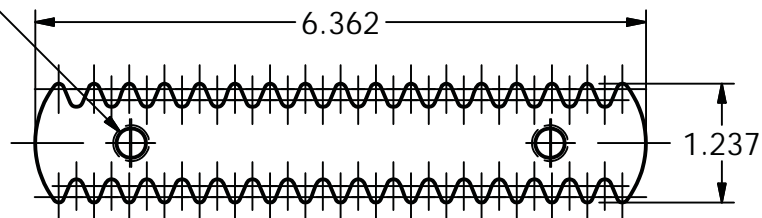

AIM
ANODE GAUFRÉ
DOUBLE FACE 1¼" X 6¼"
DOUBLE SIDE WAFFLED
ANODE 1¼" X 6¼"

2X 3/8-16 UNC - 2B
x 1.25

AIM
ANODE GAUFRÉ
DOUBLE FACE 1¼" X 6¼"
DOUBLE SIDE WAFFLED
ANODE 1¼" X 6¼"

THIS DRAWING AND TECHNICAL INFORMATION
CONTAINED HEREIN ARE THE SOLE PROPERTY
OF **AIM HOLDING LP.** AND MUST NOT BE
REPRODUCED OR DISTRIBUTED WITHOUT PRIOR
WRITTEN CONSENT OF THE SAID COMPANY