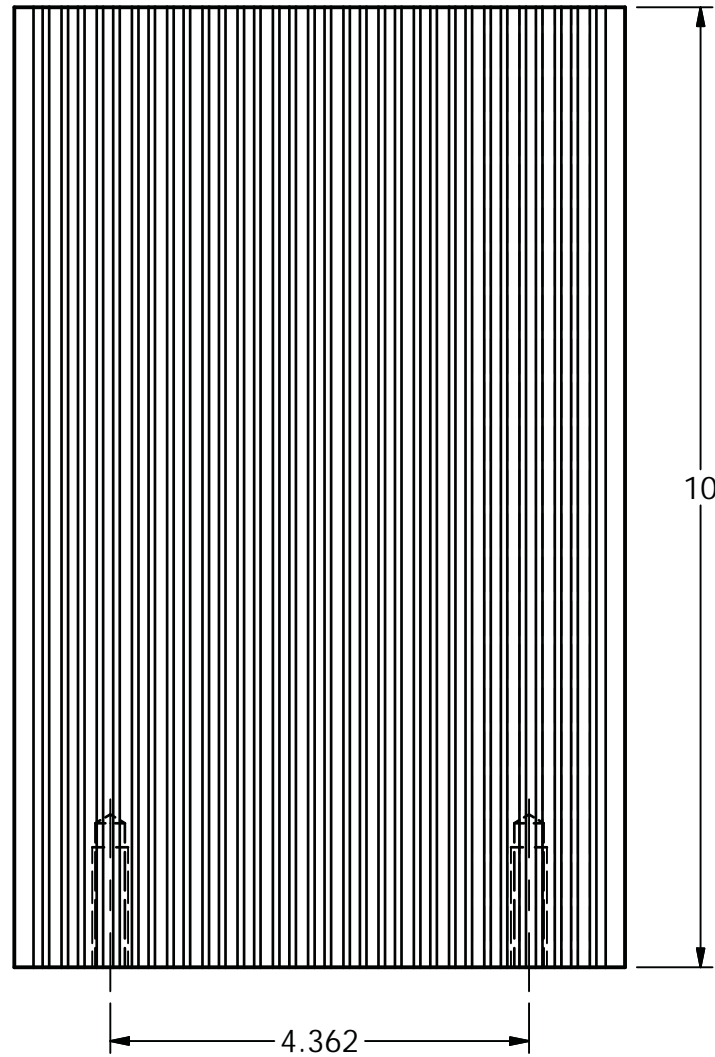

AIM
ANODE GAUFRÉ
DOUBLE FACE 1¼" X 6¼"
DOUBLE SIDE WAFFLED
ANODE 1¼" X 6¼"

2X 3/8-16 UNC - 2B
x 1.25

AIM
ANODE GAUFRÉ
DOUBLE FACE 1¼" X 6¼"
DOUBLE SIDE WAFFLED
ANODE 1¼" X 6¼"

THIS DRAWING AND TECHNICAL INFORMATION
CONTAINED HEREIN ARE THE SOLE PROPERTY
OF **AIM HOLDING LP.** AND MUST NOT BE
REPRODUCED OR DISTRIBUTED WITHOUT PRIOR
WRITTEN CONSENT OF THE SAID COMPANY