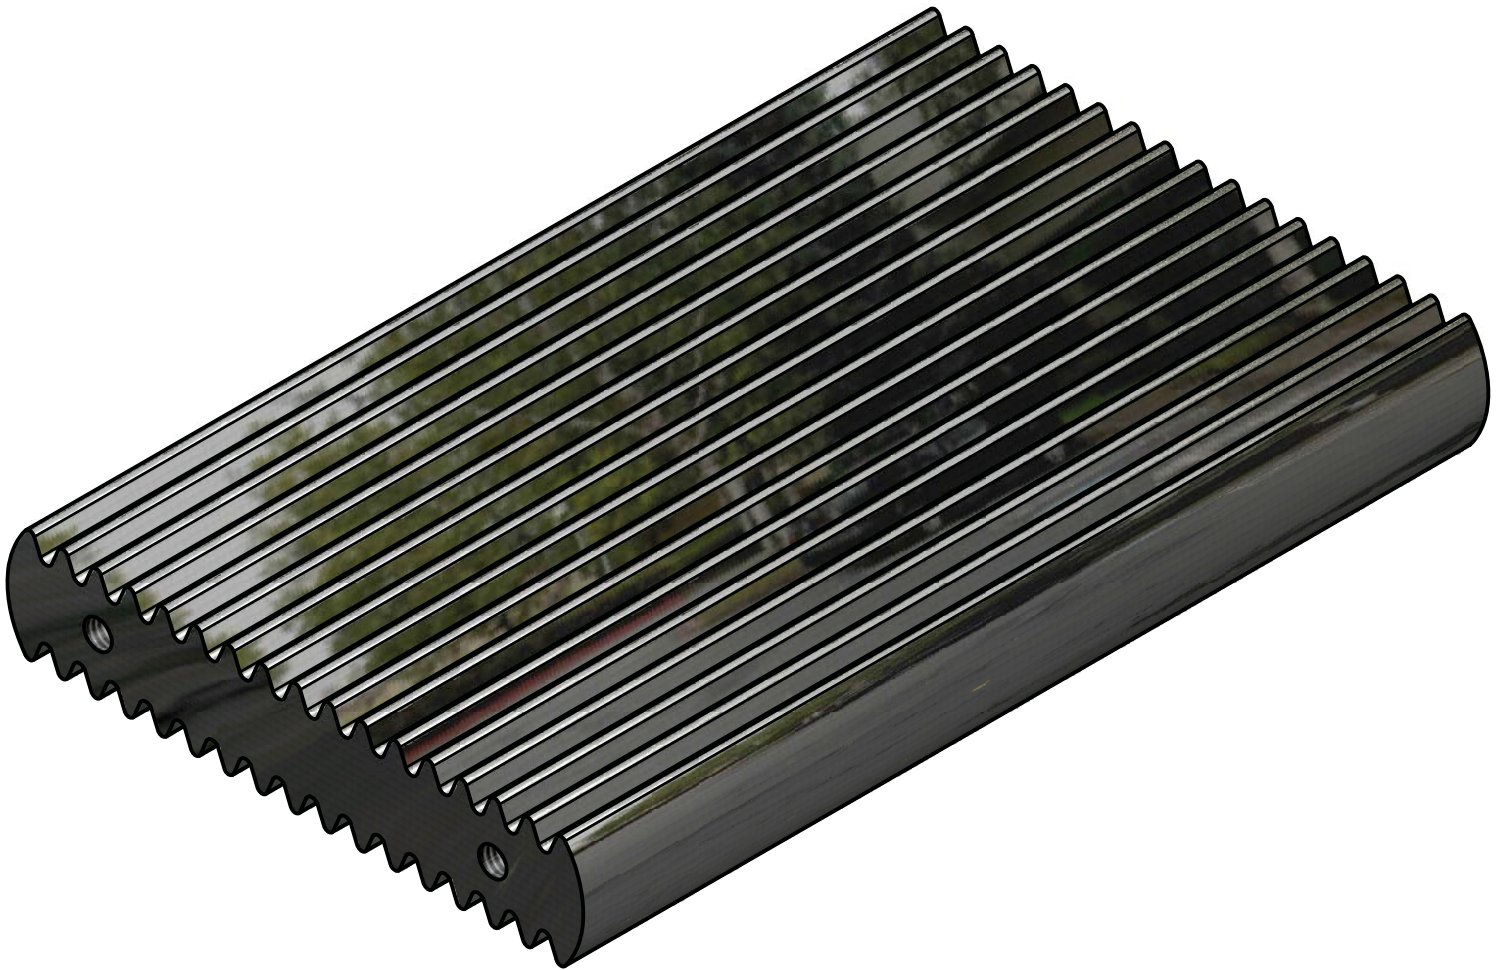

AIM
ANODE GAUFRÉ
DOUBLE FACE 1¼" X 6¼"
DOUBLE SIDE WAFFLED
ANODE 1¼" X 6¼"

2X 3/8-16 UNC - 2B
x 1.25

AIM
ANODE GAUFRÉ
DOUBLE FACE 1¼" X 6¼"
DOUBLE SIDE WAFFLED
ANODE 1¼" X 6¼"

THIS DRAWING AND TECHNICAL INFORMATION
CONTAINED HEREIN ARE THE SOLE PROPERTY
OF **AIM HOLDING LP.** AND MUST NOT BE
REPRODUCED OR DISTRIBUTED WITHOUT PRIOR
WRITTEN CONSENT OF THE SAID COMPANY