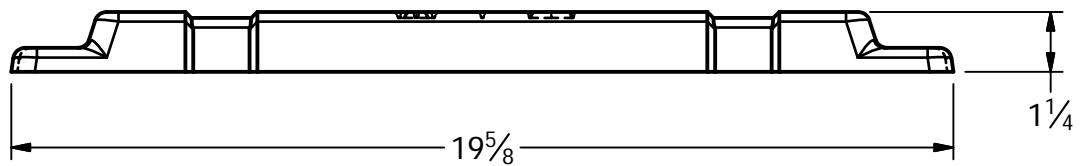

AIM

ANODE DE 20 Lbs.

20 Lbs. INGOT

THIS DRAWING AND TECHNICAL INFORMATION
CONTAINED HEREIN ARE THE SOLE PROPERTY
OF **AIM HOLDING LP.** AND MUST NOT BE
REPRODUCED OR DISTRIBUTED WITHOUT PRIOR
WRITTEN CONSENT OF THE SAID COMPANY