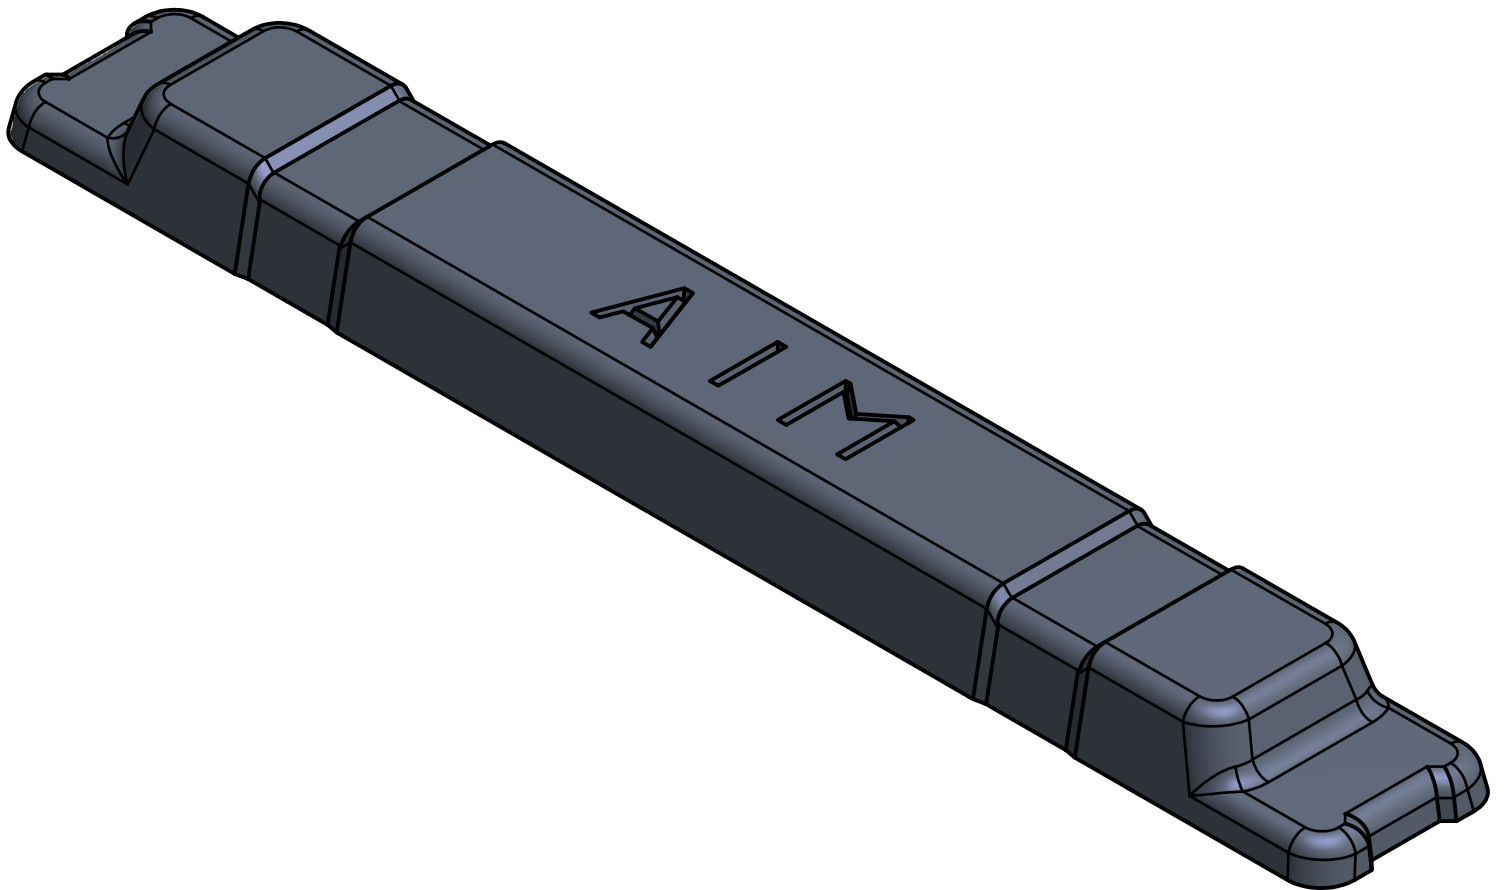

AIM

ANODE DE 20 Lbs.

20 Lbs. INGOT

THIS DRAWING AND TECHNICAL INFORMATION
CONTAINED HEREIN ARE THE SOLE PROPERTY
OF **AIM HOLDING LP.** AND MUST NOT BE
REPRODUCED OR DISTRIBUTED WITHOUT PRIOR
WRITTEN CONSENT OF THE SAID COMPANY