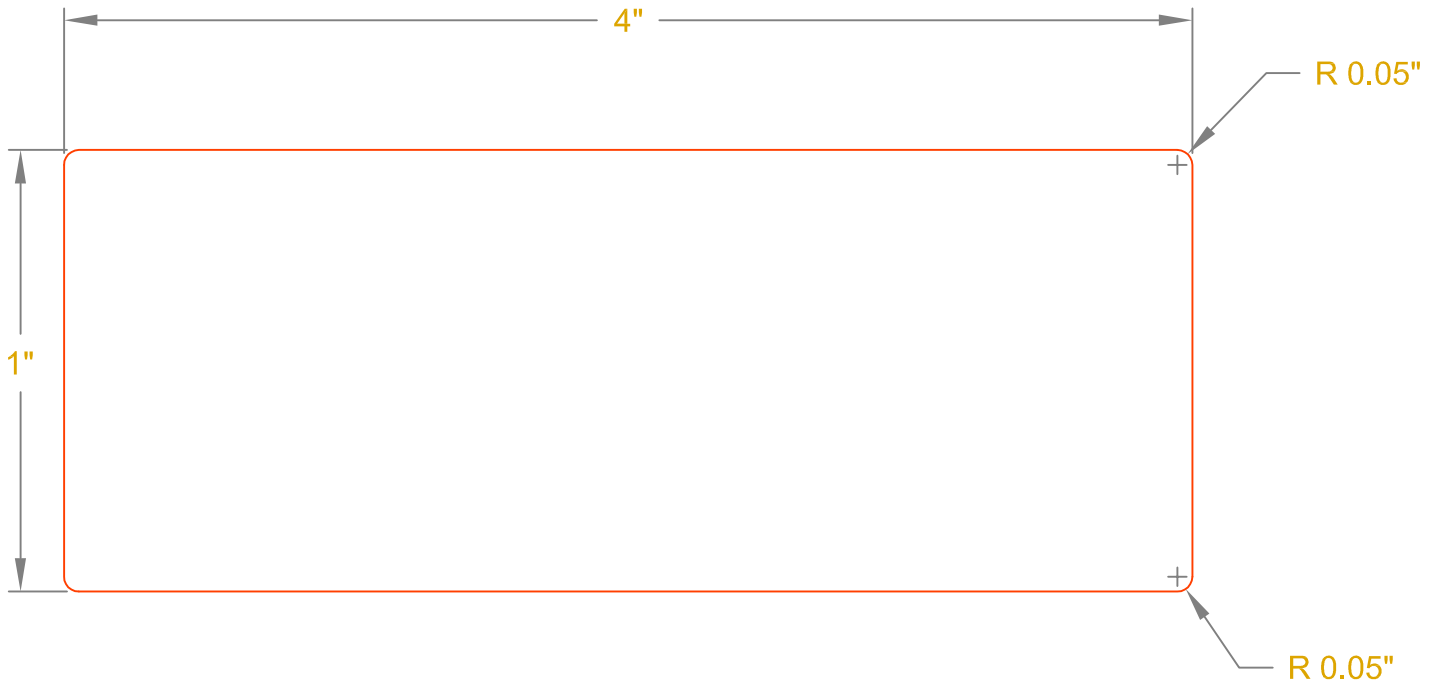

# A.I.M. 1" x 4" ANODE

THIS DRAWING AND TECHNICAL INFORMATION  
CONTAINED HEREIN ARE THE SOLE PROPERTY  
OF AMERICAN IRON & METAL AND MUST NOT BE  
REPRODUCED OR DISTRIBUTED WITHOUT PRIOR  
WRITTEN CONSENT OF THE SAID COMPANY